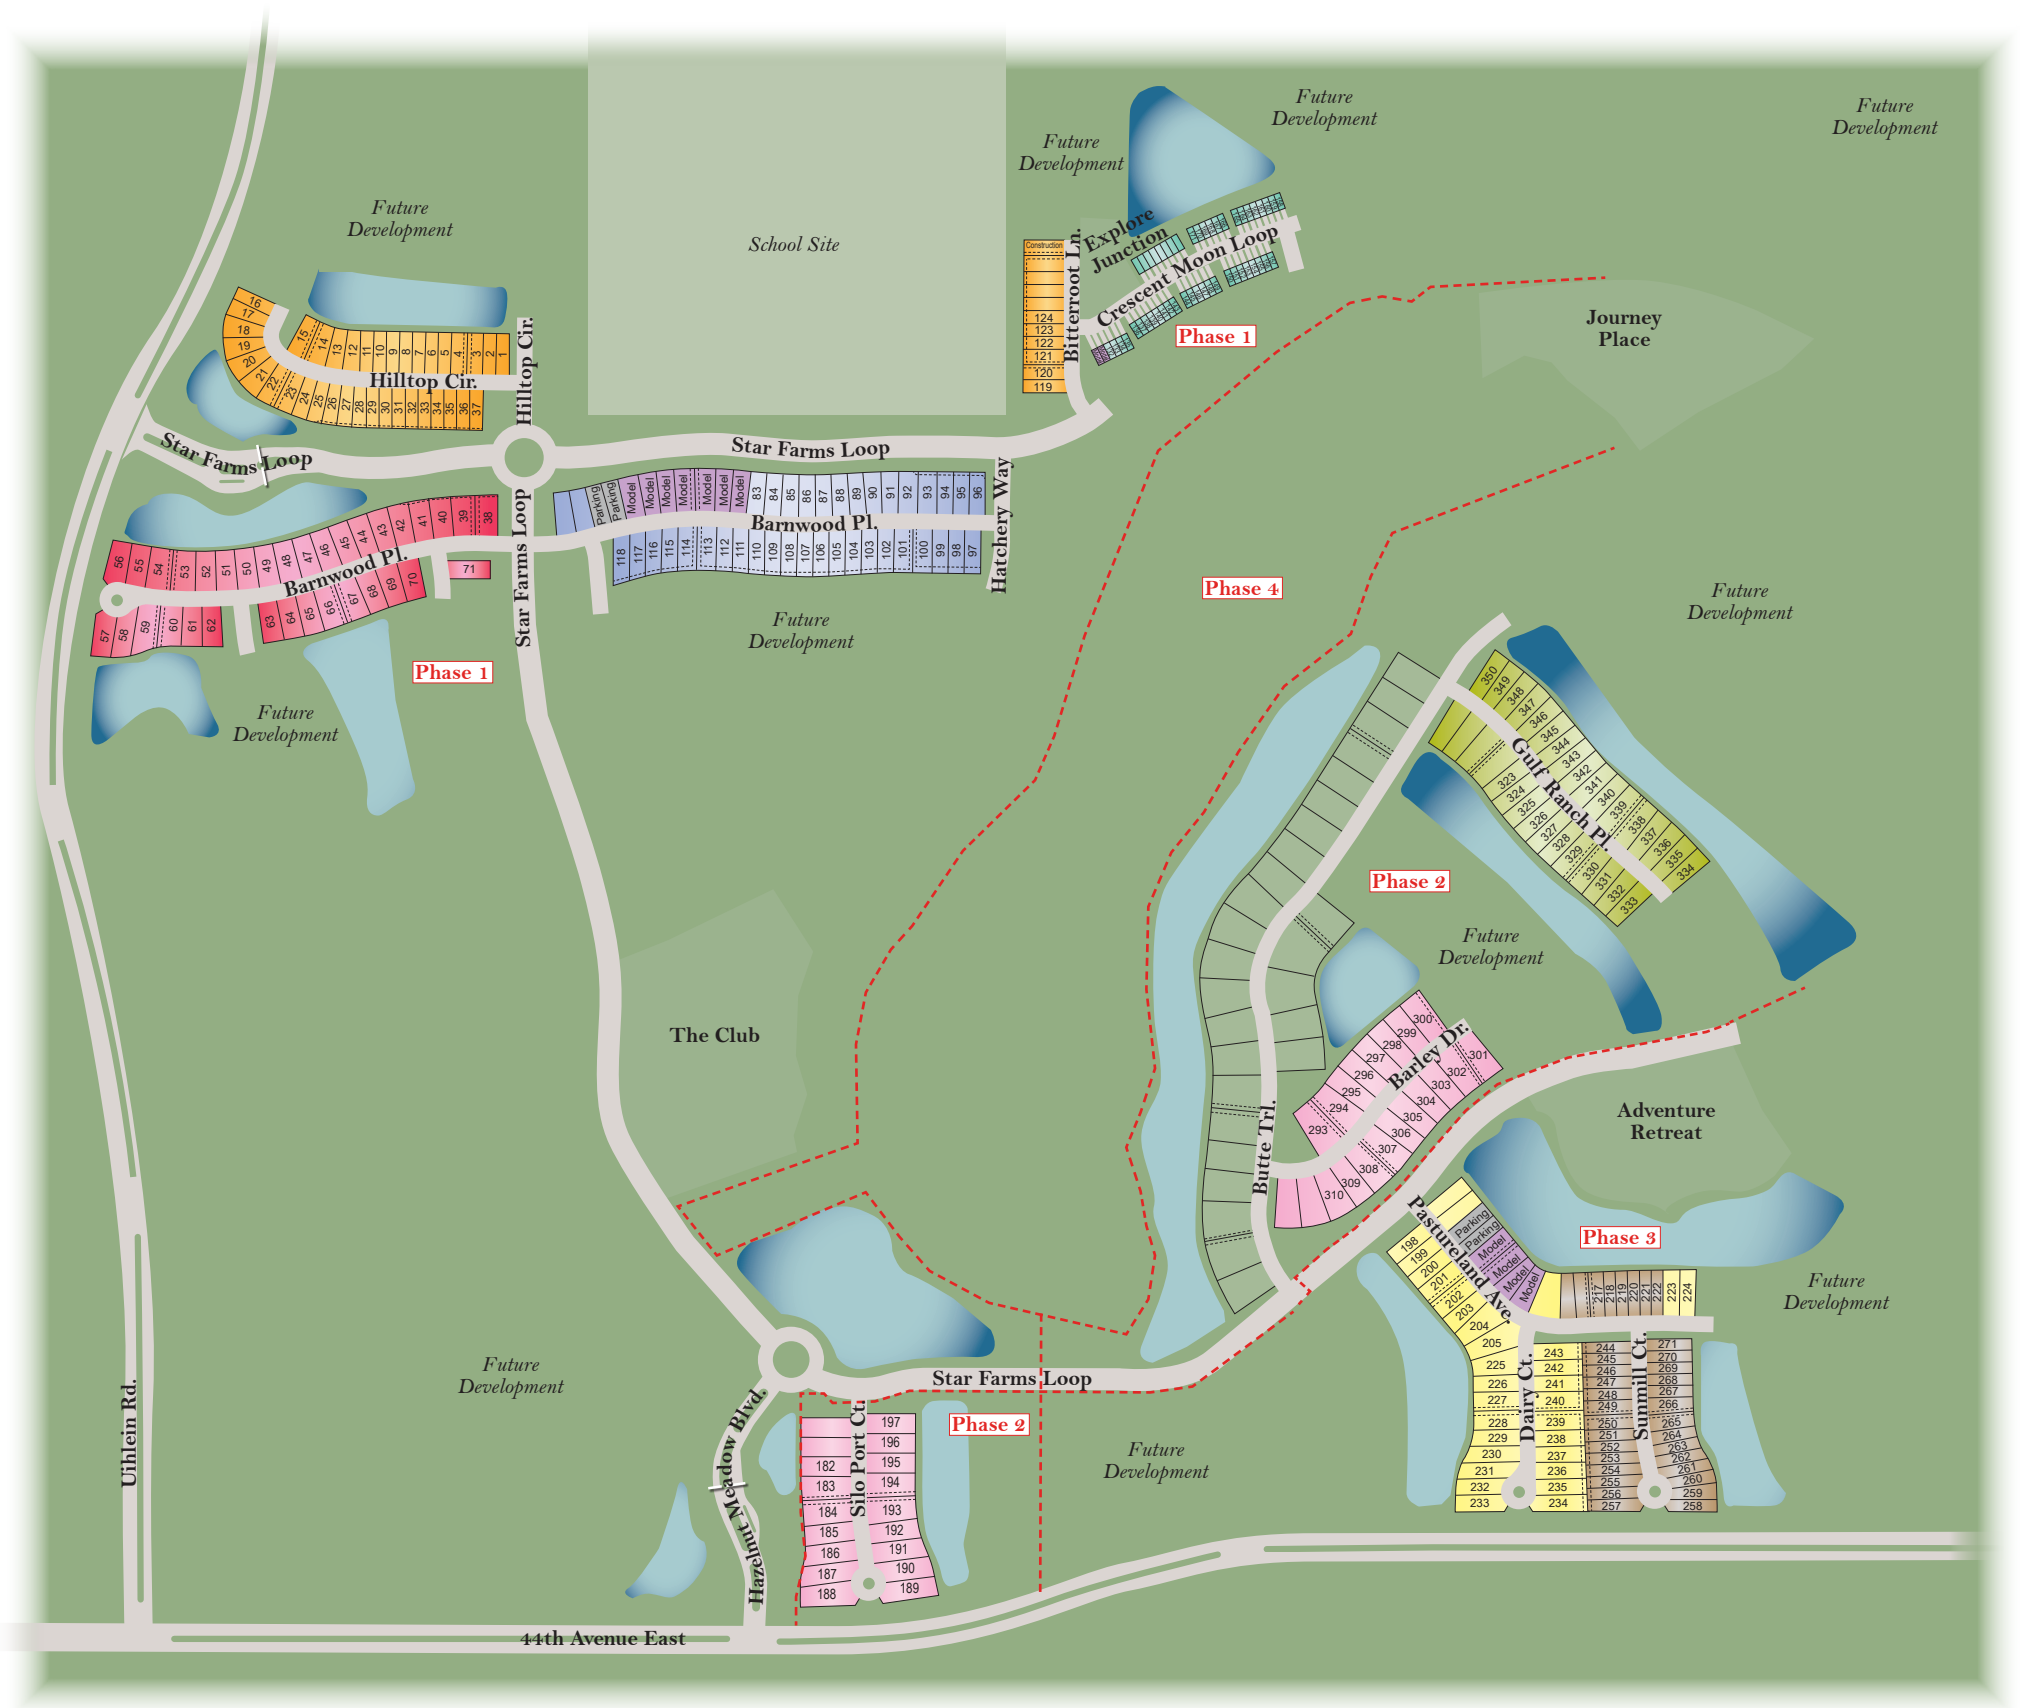

# COMMUNITY SITE MAP

## STAR FARMS

LAKEWOOD RANCH

Townhomes  
*Express*

35' Villas  
*Freedom*

40' Single-Family  
*D.R. Horton  
Express Series*

Single-Family  
*D.R. Horton  
Express Modern*

50' Single-Family  
*D.R. Horton  
Platinum*

50' Single-Family  
*Freedom*

60' Single-Family  
*D.R. Horton  
Platinum*

60' Single-Family  
*D.R. Horton  
Premium*

**Explore Junction**

*Explore Group/TH residents have exclusive use of Explore Junction Amenity and Journey Place Amenity*

**The Club**

*All Residents have access to The Club Amenity*

**Journey Place**

*Journey Group (Move up and Family) have exclusive use of the Journey Place and Explore Group*

**Adventure Retreat**

*All Adventure Group Residents/ Active Adult have exclusive use of Adventure Retreat Amenity*